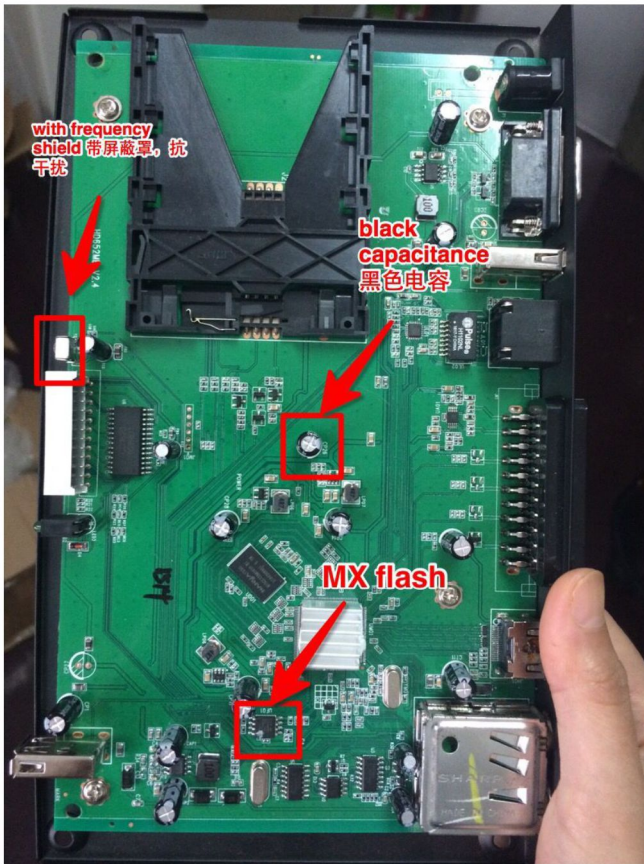

Comparison Genuine Openbox V8S & Copy V8S

Date: 2016-8-12

Inside top cover 顶盖

Genuine 正版

Stamps different, 3 injection gate
模印不一致，注胶口3个

Copy 盗版

Stamps different, 2 injection gate
模印不一致，注胶口2个

Remote 遥控器

Genuine 正版

Color of infrared transmitting
tube different
红外发射管颜色不同

Copy 盗版

Color of infrared transmitting
tube different
红外发射管颜色不同

Mainboard 主板

Genuine 正版

Copy 盗版

Power supply 电源

Genuine 1 正版电源1

The model GS-P120015E7 12 is CE certificate No.
此型号GS-P120015E712是CE认证号

Copy 盗版

The model VTL1511S CE not approval
此型号VTL1511S未通过CE认证

Genuine 2 正版电源2

The model GS-P120015E232 is CE certificate No.
此型号GS-P120015E232是CE认证号