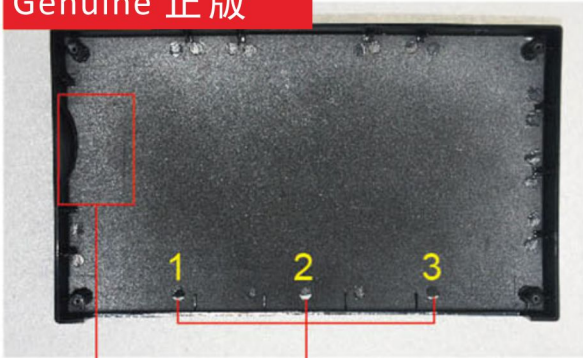

Comparison Genuine Openbox V8S & Copy V8S

Date: 2016-8-12

Inside top cover 顶盖

Genuine 正版

Stamps different, 3 injection gate
模印不一致，注胶口3个

Copy 盗版

Stamps different, 2 injection gate
模印不一致，注胶口2个

Remote 遥控器

Genuine 正版

Color of infrared transmitting
tube different
红外发射管颜色不同

Copy 盗版

Color of infrared transmitting
tube different
红外发射管颜色不同

Mainboard 主板

Genuine 正版

Copy 盗版

Power supply 电源

Note: the genuine DC cable is copper coil, copy DC cable is copper-clad steel
注：正版DC线全铜，Copy版DC线铜包钢

HDML HDML线

Genuine 正版

1.5m length
1.5米长

Copy 盗版

1.2m length
1.2米长

Barcode 条形码

Genuine 正版