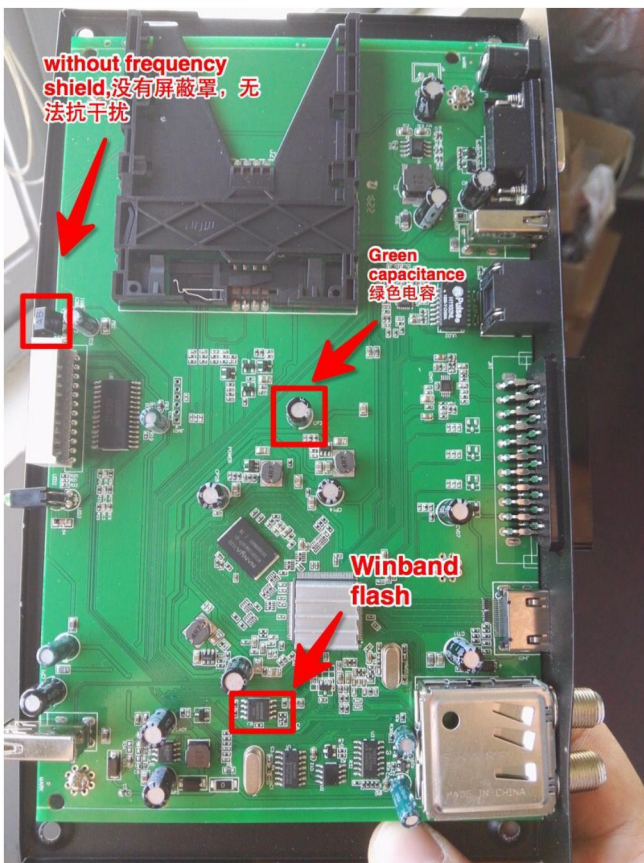

Comparison Genuine Openbox V8S & Copy V8S

Date: 2016-8-12

Inside top cover 顶盖

Genuine 正版

Stamps different, 3 injection gate
模印不一致，注胶口3个

Copy 盗版

Stamps different, 2 injection gate
模印不一致，注胶口2个

Remote 遥控器

Genuine 正版

Color of infrared transmitting
tube different
红外发射管颜色不同

Copy 盗版

Color of infrared transmitting
tube different
红外发射管颜色不同

Mainboard 主板

Genuine 正版

Copy 盗版

Power supply 电源

Genuine 1 正版电源1

The model GS-P120015E7 12 is CE certificate No.
此型号GS-P120015E712是CE认证号

Copy 盗版

The model VTL1511S CE not approval
此型号VTL1511S未通过CE认证

Genuine 2 正版电源2

The model GS-P120015E232 is CE certificate No.
此型号GS-P120015E232是CE认证号