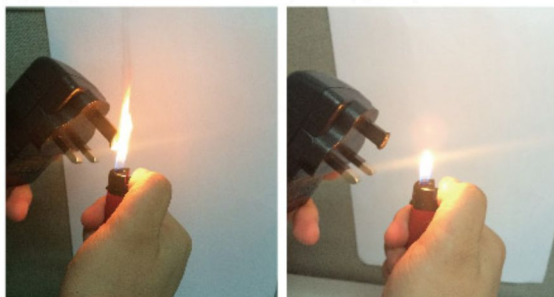

Genuine 正版

Color of infrared transmitting
tube different
红外发射管颜色不同

Copy 盗版

Color of infrared transmitting
tube different
红外发射管颜色不同

Mainboard 主板

Genuine 正版

Copy 盗版

Power supply 电源

The resistance easy to catch a short circuit, and catch fire
此电阻容易引起短路，容易导致电源发热引起火灾

The material is antflaming, will die automatically after fire
材料为阻燃料，着火后会自灭

The material is not antflaming, will not die after fire, is very dangerous
材料为非阻燃料，着火后不会熄灭，容易引起火灾，存在重大安全隐患。