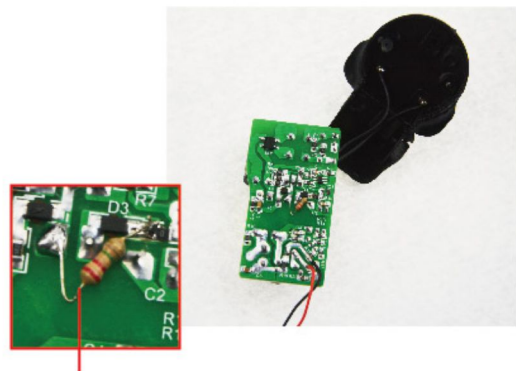

Genuine 正版

Color of infrared transmitting
tube different
红外发射管颜色不同

Copy 盗版

Color of infrared transmitting
tube different
红外发射管颜色不同

Mainboard 主板

Genuine 正版

Copy 盗版

Power supply 电源

Genuine 1 正版电源1

The model GS-P120015E7 12 is CE certificate No.
此型号GS-P120015E712是CE认证号

Copy 盗版

The model VTL1511S CE not approval
此型号VTL1511S未通过CE认证

Genuine 2 正版电源2

The model GS-P120015E232 is CE certificate No.
此型号GS-P120015E232是CE认证号

The resistance easy to catch a short circuit, and catch fire
此电阻容易引起短路，容易导致电源发热引起火灾

The material is antflaming, will die automatically after fire
材料为阻燃料，着火后会自灭

The material is not antflaming, will not die after fire, is very dangerous
材料为非阻燃料，着火后不会熄灭，容易引起火灾，存在重大安全隐患。

Note: the genuine DC cable is copper coil, copy DC cable is copper-clad steel
注：正版DC线全铜，Copy版DC线铜包钢

HDML HDML线

Genuine 正版

1.5m length
1.5米长

Copy 盗版

1.2m length
1.2米长

Barcode 条形码

Genuine 正版